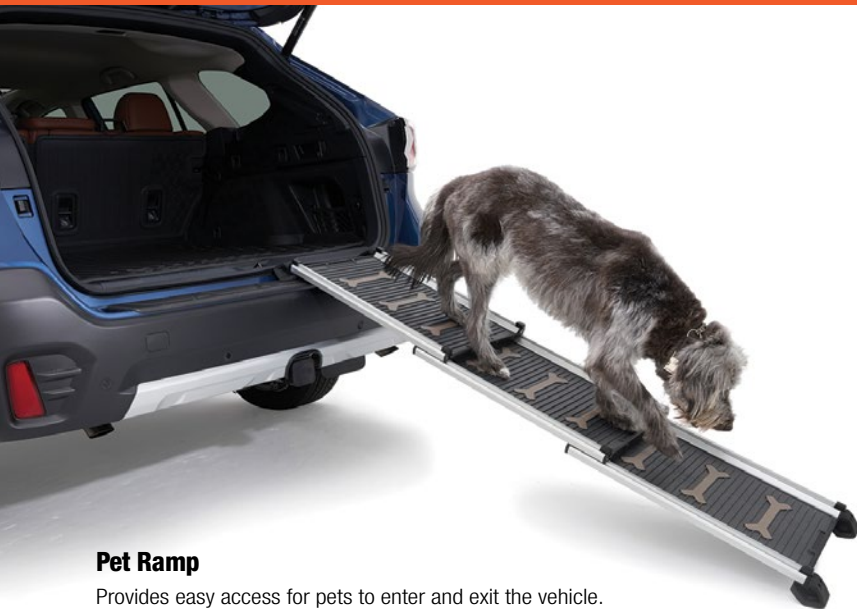

E101EAJ501

When not in use, folds flat on cargo floor or under cargo tray.

Pet Ramp

Provides easy access for pets to enter and exit the vehicle. Aluminum and plastic construction with rubberized feet to avoid shifting when in use.

- ✦ Especially suited for senior dogs and those with mobility issues.
- ✦ Non-slip ramp and high-grip ridged surface for safer footing in most weather conditions.
- ✦ Lightweight, telescoping design folds with ease to store when not in use.
- ✦ Supports pets up to 220 lbs.