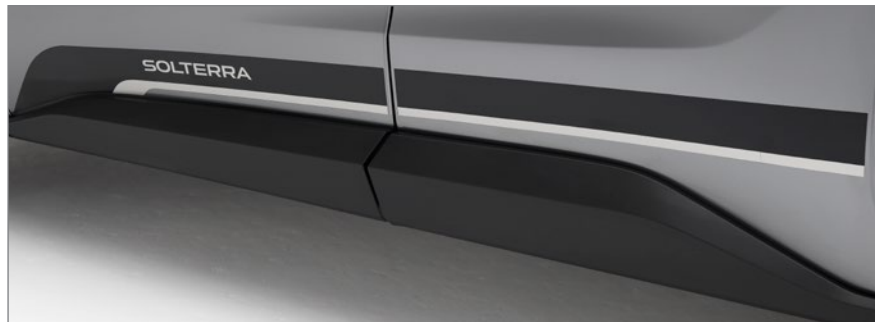

Exterior Graphics – Side

Add a stylish touch to your Solterra with graphics for the lower door panels. The Exterior Graphics Kit is constructed of a durable black PVC film and features a silver Solterra logo.

J121SE1000